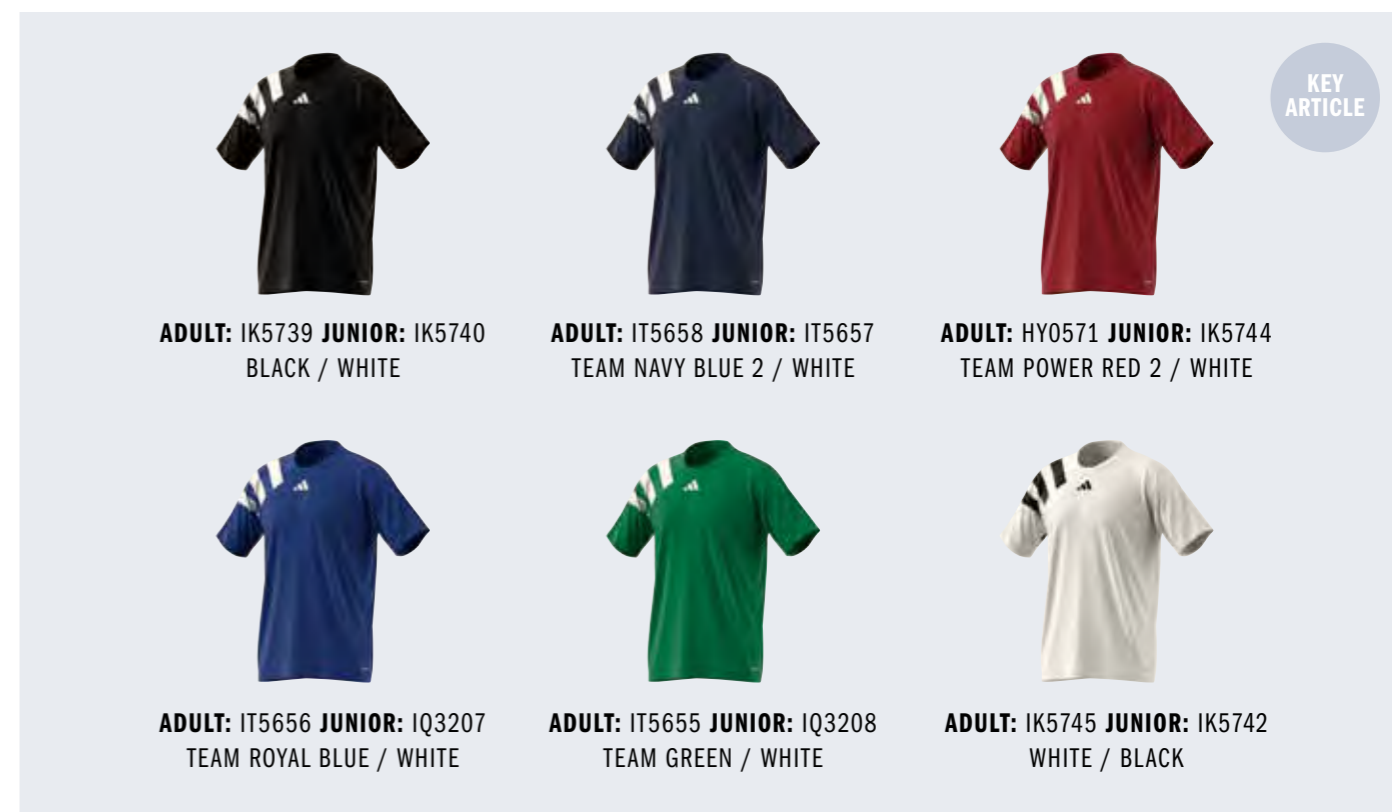

FORTORE 23

MEN'S & YOUTH MATCHWEAR

FORTORE 23 JERSEY

FORTORE23 JSY

FIT: REGULAR

MAIN MATERIAL: 100% RECYCLED POLYESTER

ADULT: 28 €
JUNIOR: 25 €

SIZES: XS, S, M, L, XL, 2XL, 3XL
SIZES: 116, 128, 140, 152, 164, 176

LIFECYCLE → FEB 2027

ADULT: IT5652 JUNIOR: IT5651
TEAM COLL BURGUNDY 2 /
TEAM LIGHT BLUE

ADULT: IQ3210 JUNIOR: IQ3214
TEAM COLL BURGUNDY 2 /
TEAM LIGHT BLUE WHITE

ADULT: IM8904
SEMI BLUE BURST / TEAM ROYAL BLUE

COMBINE WITH A
LONG SLEEVE OPTION
SEE PAGE 174 – 176

COLLECTION
MADE WITH 100%
RECYCLED MATERIALS

FORTORE 23

ADULT: IK5772 JUNIOR: IK5774
TEAM LIGHT GREY / WHITE

ADULT: IT5652 JUNIOR: IT5651
TEAM COLL BURGUNDY 2 / TEAM LIGHT BLUE

ADULT: IK5737 JUNIOR: IK5730
BLACK / TEAM GREEN / TEAM YELLOW
/ TEAM COLLEG RED

ADULT: IK5738 JUNIOR: IK5727
TEAM NAVY BLUE 2 /
TEAM COLLEG RED / WHITE /
TEAM ROYAL BLUE