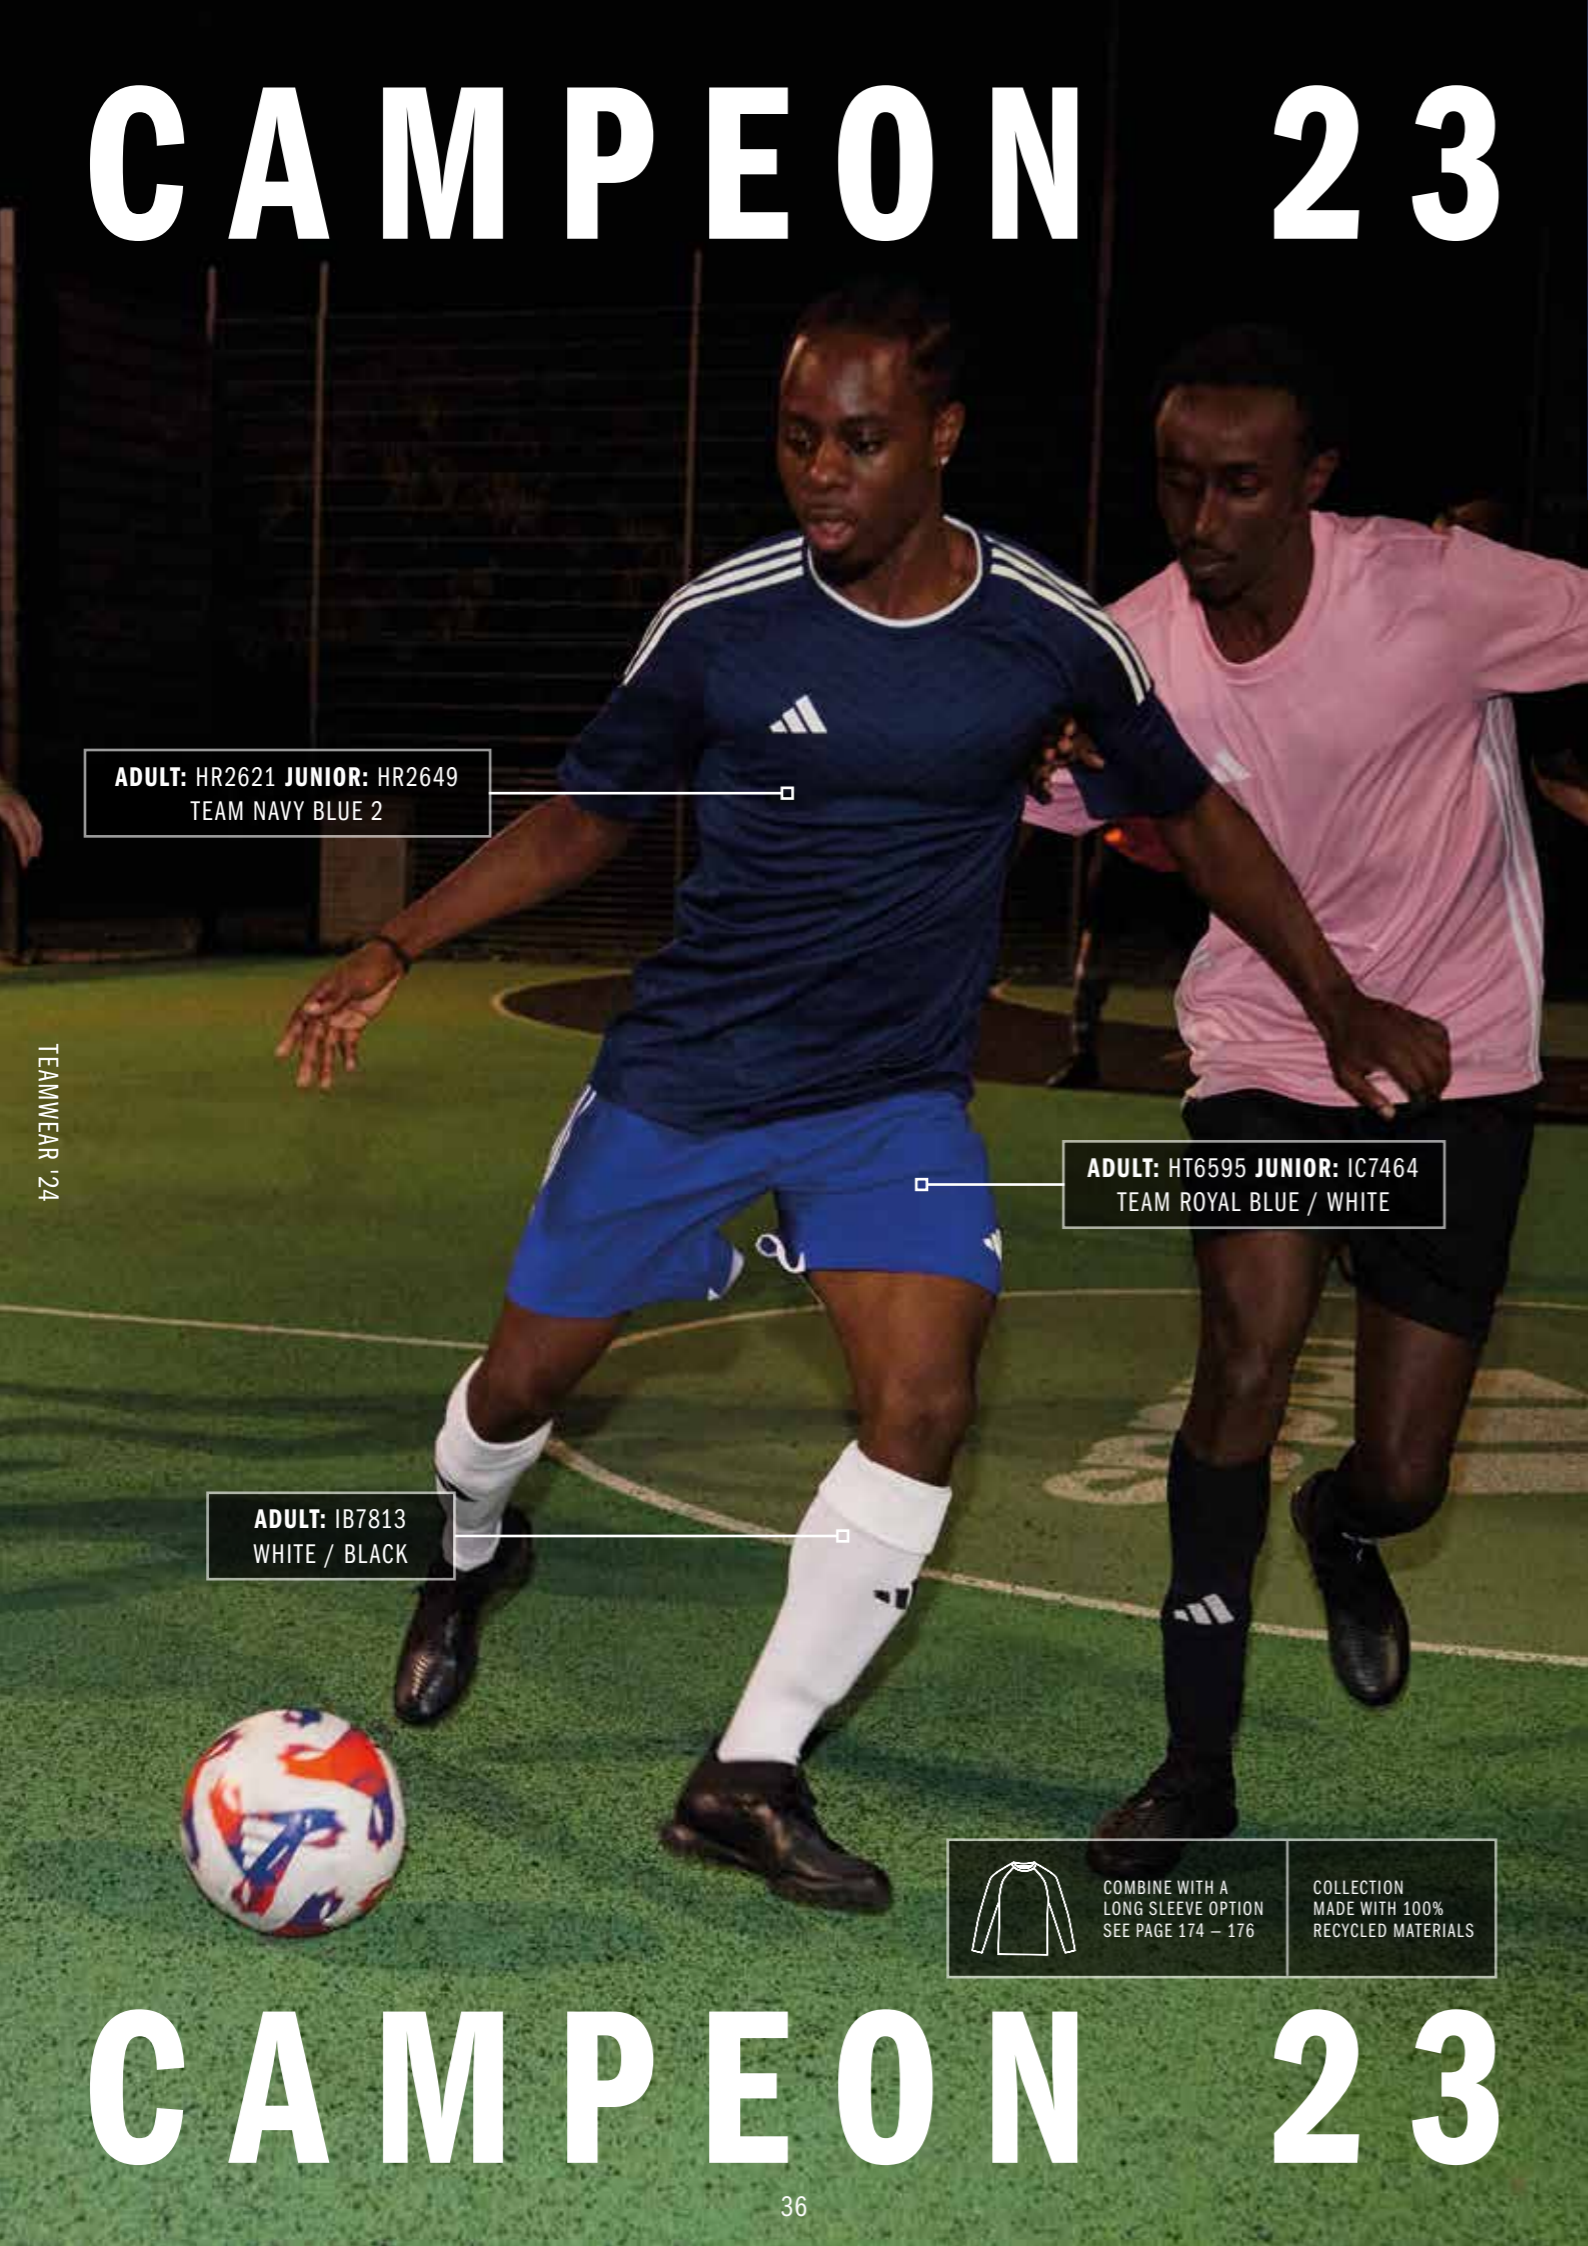

CAMPEON 23

ADULT: HR2621 **JUNIOR:** HR2649
TEAM NAVY BLUE 2

ADULT: HT6595 **JUNIOR:** IC7464
TEAM ROYAL BLUE / WHITE

ADULT: IB7813
WHITE / BLACK

COMBINE WITH A
LONG SLEEVE OPTION
SEE PAGE 174 – 176

COLLECTION
MADE WITH 100%
RECYCLED MATERIALS

CAMPEON 23

MEN'S & YOUTH MATCHWEAR

CAMPEON 23 JERSEY

CAMPEON 23 JSY

FIT: SLIM

MAIN MATERIAL: 100% RECYCLED POLYESTER

ADULT: 35€

JUNIOR: 30 €

SIZES: XS, S, M, L, XL, 2XL, 3XL

SIZES: 116, 128, 140, 152, 164, 176

LIFECYCLE → **FEB 2026**

🔒 EXCLUSIVE TO TEAMWEAR SPECIALISTS

KEY
ARTICLE

ADULT: HR2621 **JUNIOR:** HR2649
TEAM NAVY BLUE 2

ADULT: HR2623 **JUNIOR:** HS0537
BLACK

ADULT: HR2622 **JUNIOR:** HR2648
TEAM POWER RED 2

ADULT: HR2620 **JUNIOR:** HR2650
TEAM ROYAL BLUE

ADULT: IB4923 **JUNIOR:** IB4924
TEAM GREEN

ADULT: IC1235 **JUNIOR:** IC1243
TEAM ORANGE

ADULT: HT6550 **JUNIOR:** HR2647
WHITE / BLACK