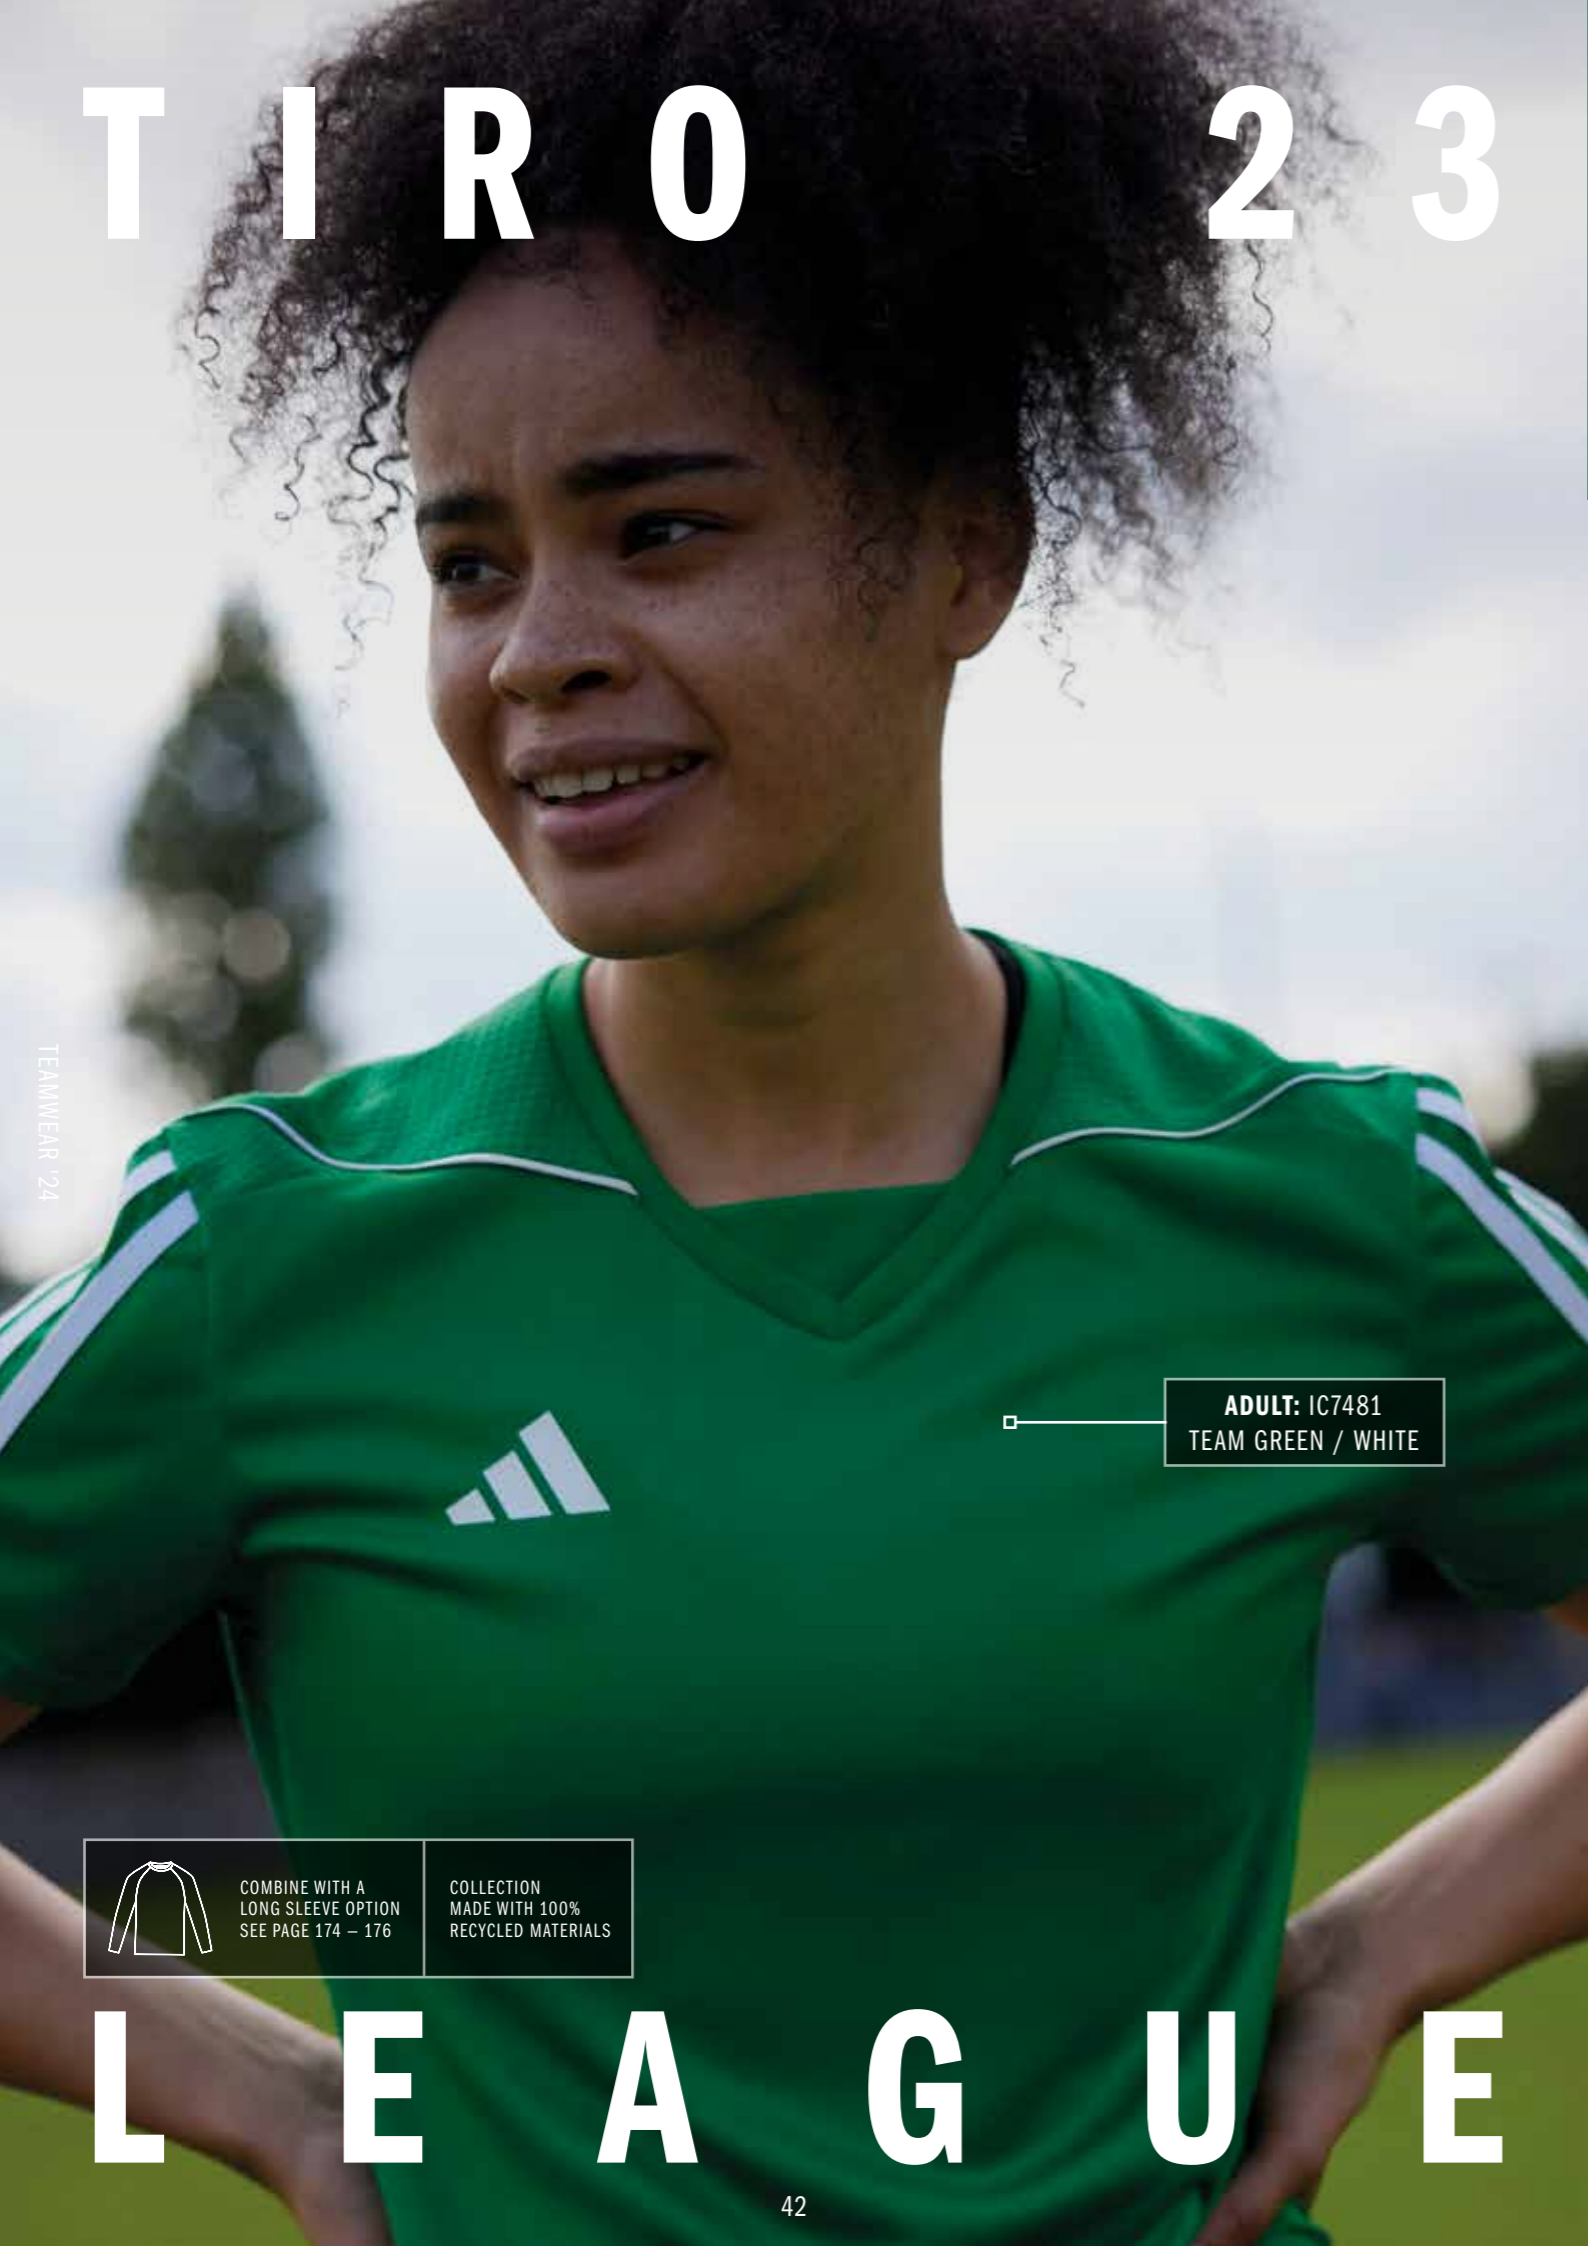

TIRO 23

WOMEN'S MATCHWEAR

TIRO 23 LEAGUE JERSEY WOMEN

TIRO 23 JSY W

FIT: SLIM

MAIN MATERIAL: 100% RECYCLED POLYESTER

ADULT: 30 €

SIZES: 2XS, XS, S, M, L, XL, 2XL

LIFECYCLE → FEB 2025

TIRO 23 LEAGUE SHORT WOMEN

TIRO 23 SHO LW

FIT: REGULAR

MAIN MATERIAL: 100% RECYCLED POLYESTER

ADULT: 30 €

SIZES: 2XS, XS, S, M, L, XL, 2XL

LIFECYCLE → FEB 2025

TEAMWEAR '24

ADULT: IC7481
TEAM GREEN / WHITE

COMBINE WITH A
LONG SLEEVE OPTION
SEE PAGE 174 – 176

COLLECTION
MADE WITH 100%
RECYCLED MATERIALS

LEAGUE

KEY
ARTICLE

MATCHES BEST WITH **TIRO 23 WOMEN SHORTS:**

TEAMWEAR '24