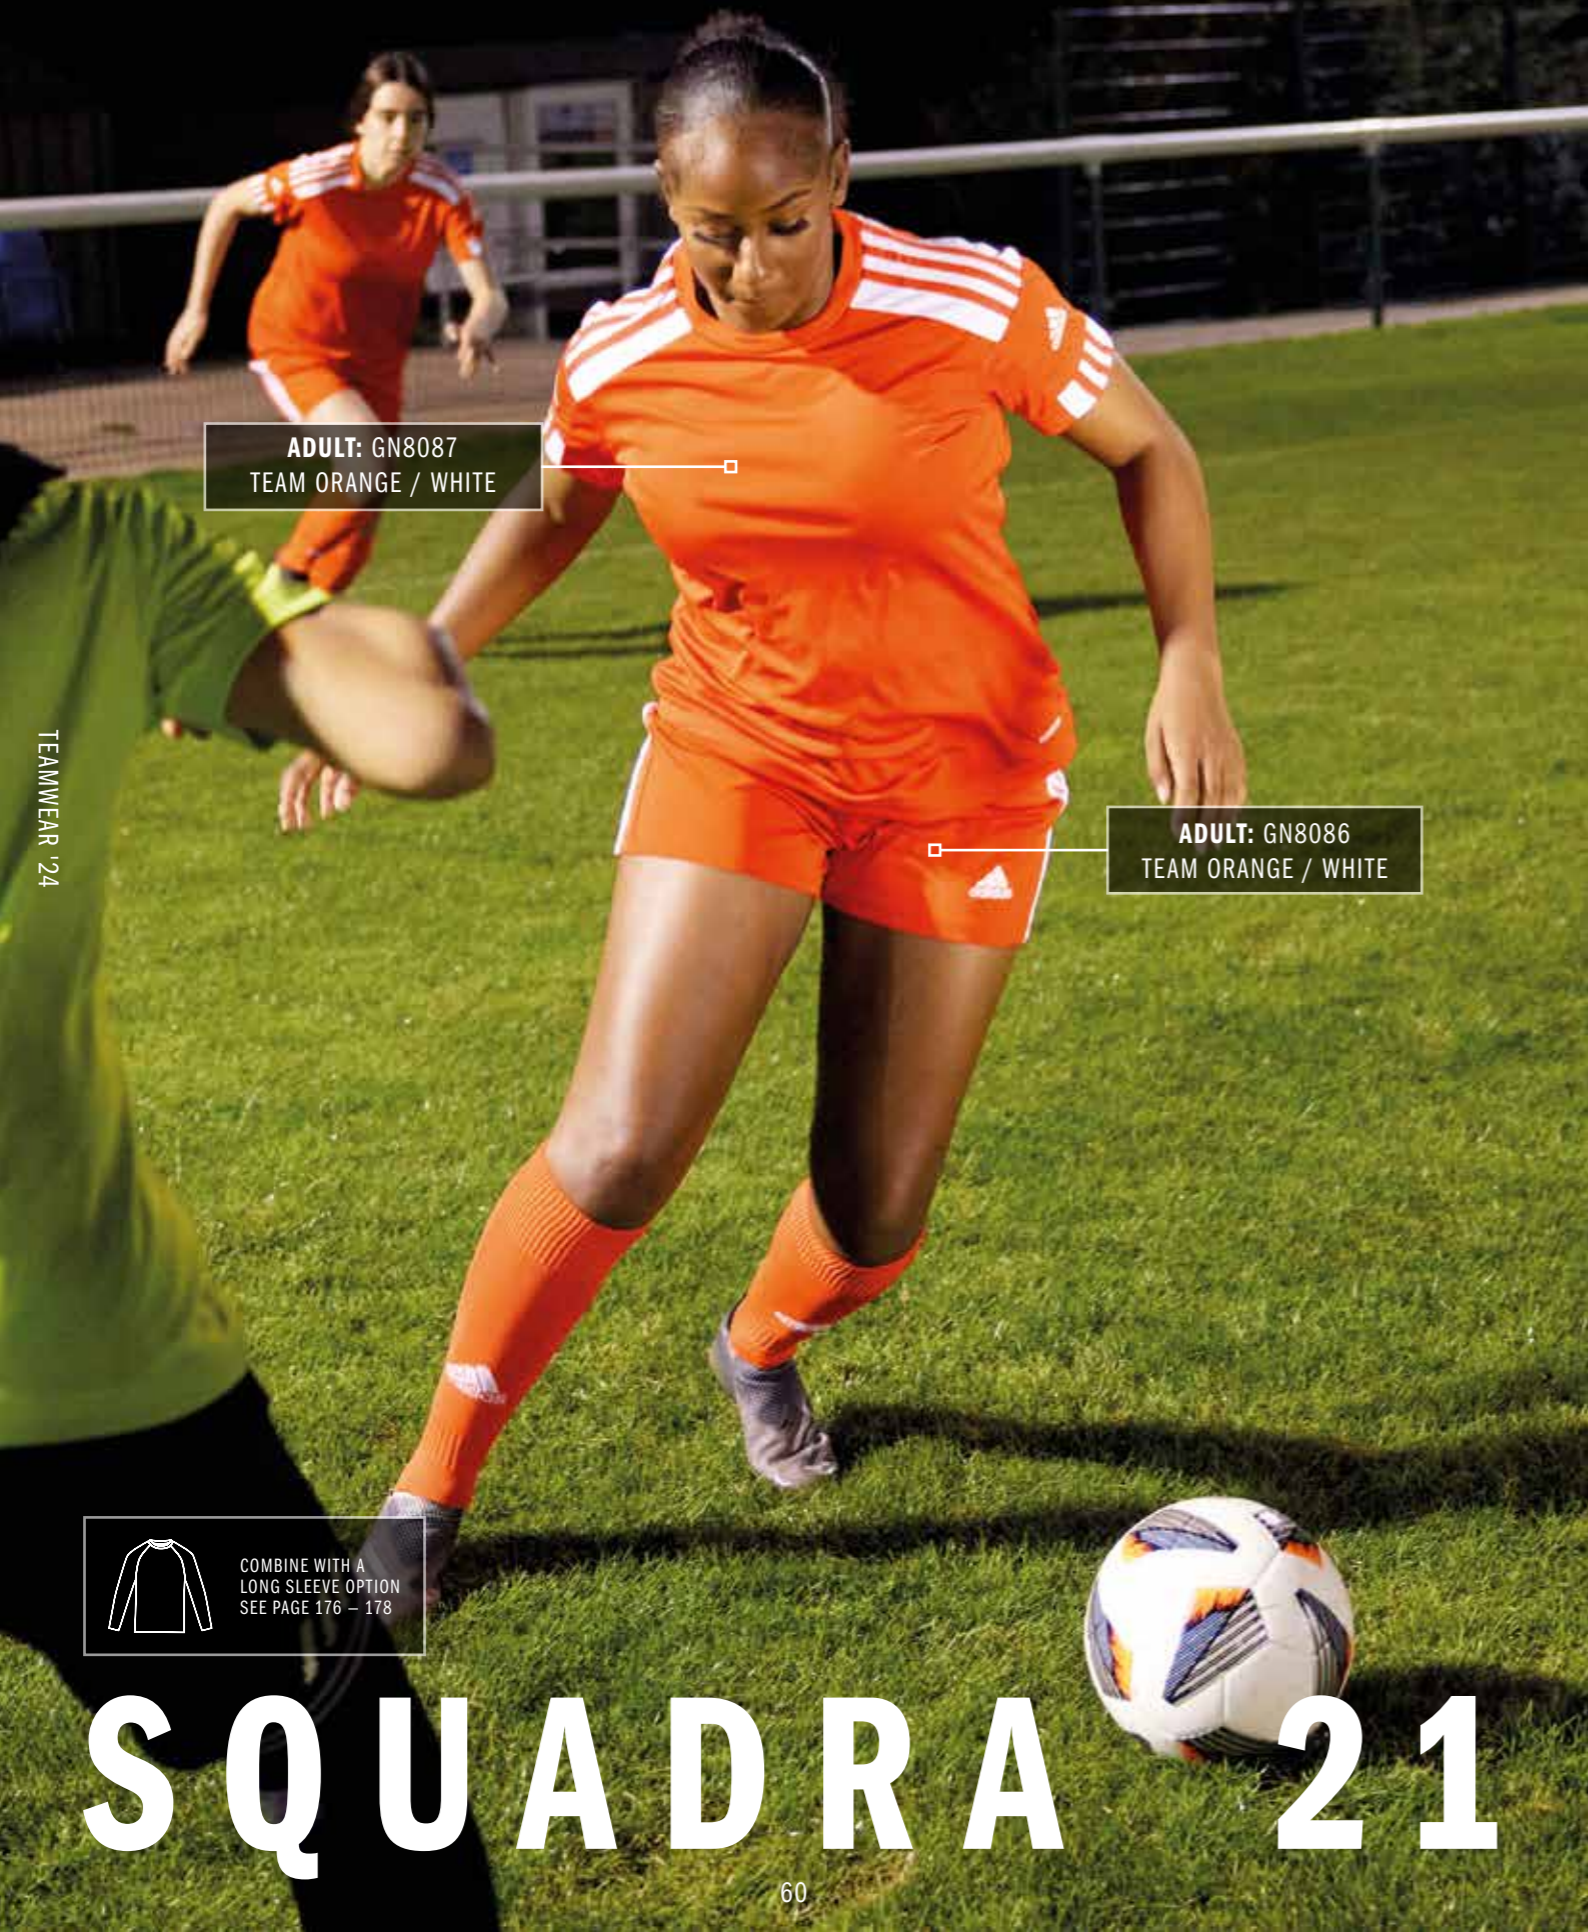

SQUADRA 21

ADULT: GN8087
TEAM ORANGE / WHITE

ADULT: GN8086
TEAM ORANGE / WHITE

COMBINE WITH A
LONG SLEEVE OPTION
SEE PAGE 176 – 178

SQUADRA 21

WOMEN'S MATCHWEAR

SQUADRA 21 JERSEY WOMEN

SQUAD 21 JSY W

FIT: REGULAR

MAIN MATERIAL: 100% RECYCLED POLYESTER

ADULT: 23 € | SIZES: 2XS, XS, S, M, L, XL, 2XL

LIFECYCLE → FEB 2025

SQUADRA 21 SHORT WOMEN

SQUAD 21 SHO W

FIT: REGULAR

MAIN MATERIAL: 100% RECYCLED POLYESTER

ADULT: 23 € | SIZES: 2XS, XS, S, M, L, XL, 2XL

LIFECYCLE → FEB 2025

KEY
ARTICLE

MATCHES BEST WITH SQUADRA 21 WOMEN SHORTS: